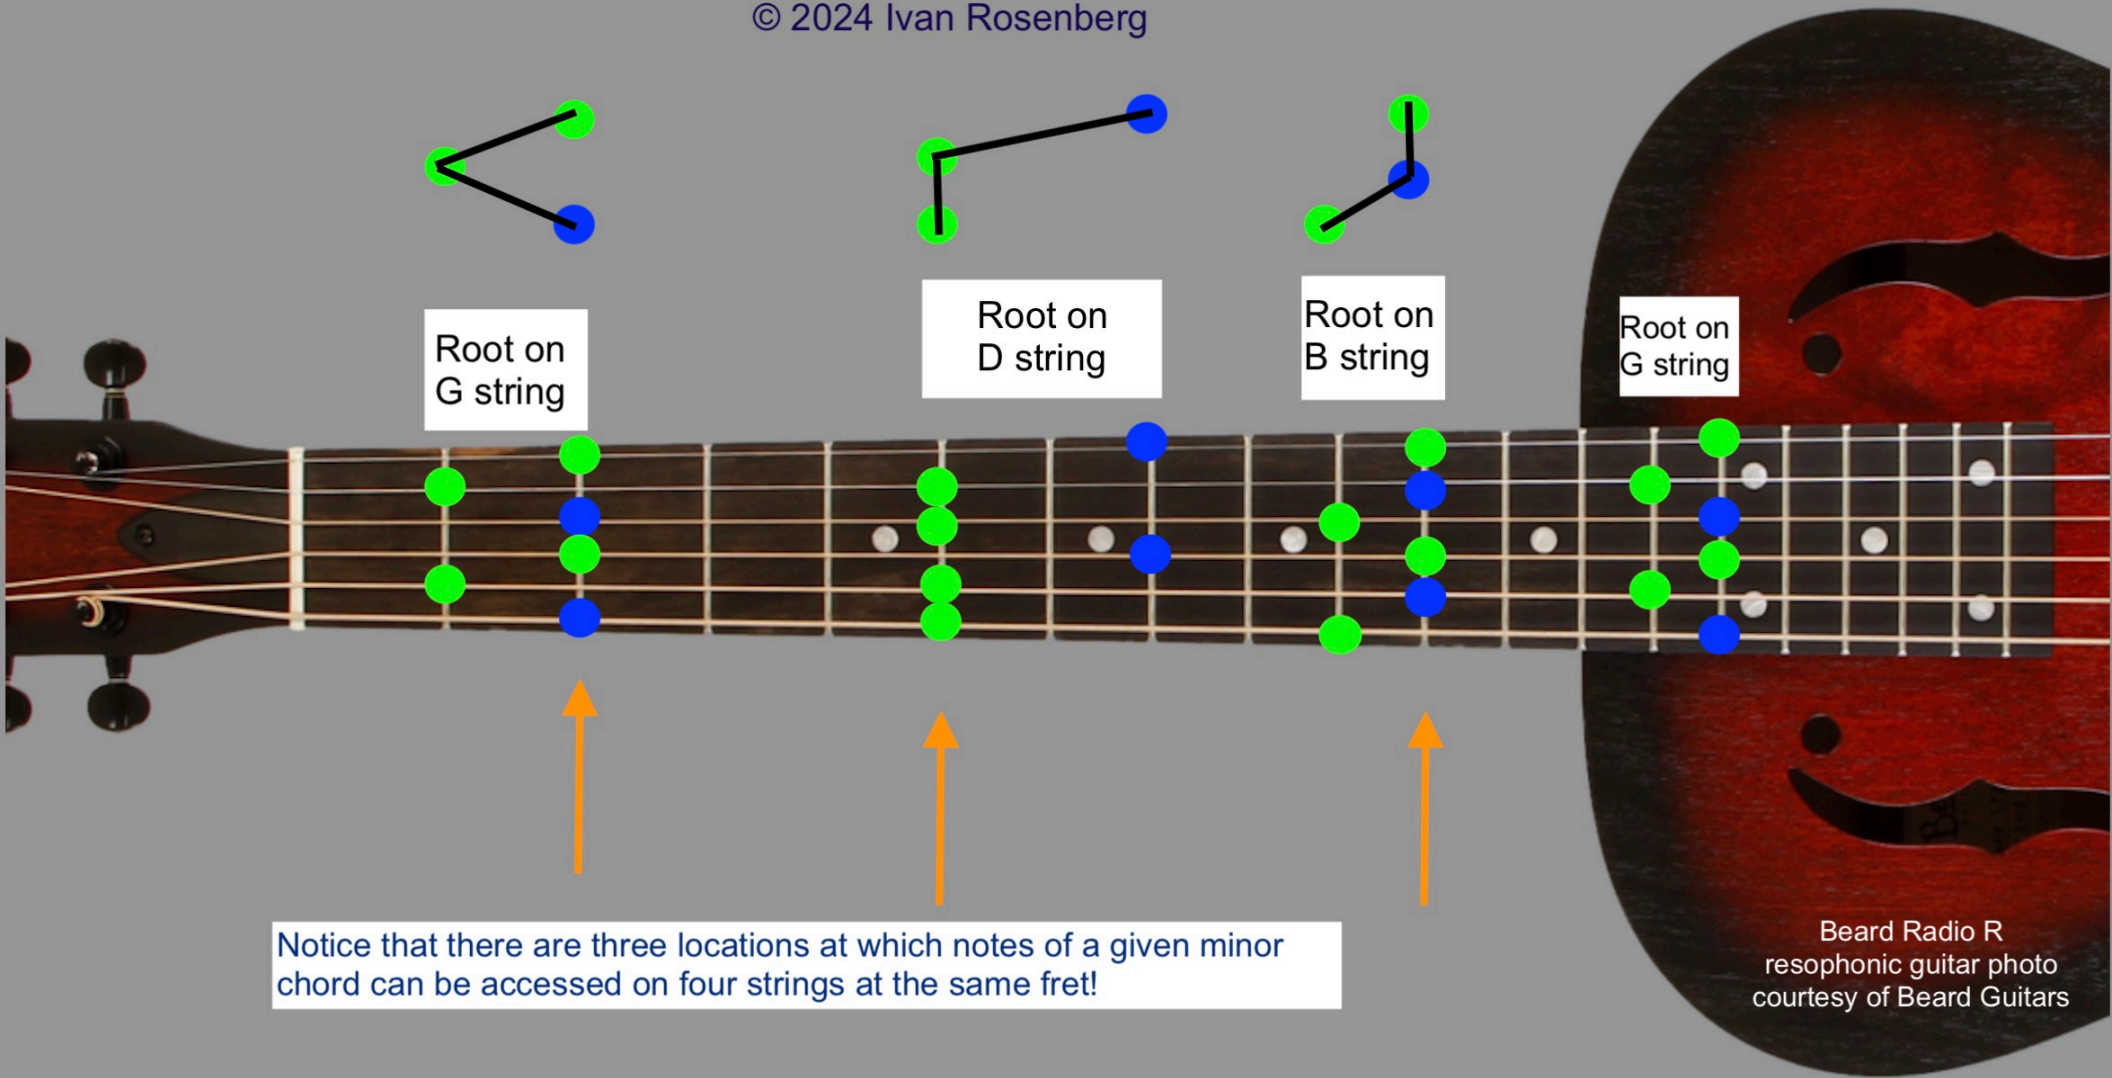

# A minor chord shapes for Dobro in G major tuning

© 2024 Ivan Rosenberg

Notice that there are three locations at which notes of a given minor chord can be accessed on four strings at the same fret!

Beard Radio R  
resophonic guitar photo  
courtesy of Beard Guitars